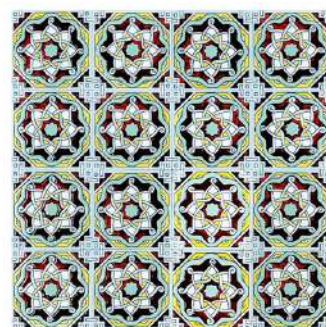

Piece Size: 100x100x10mm    Material: Ceramic    Packaging: 100Pcs/Box, 1Sqm/Box, 18Kg/Sqm

MCT611001

MCT611003

MCT611004

MCT611006

MCT611007