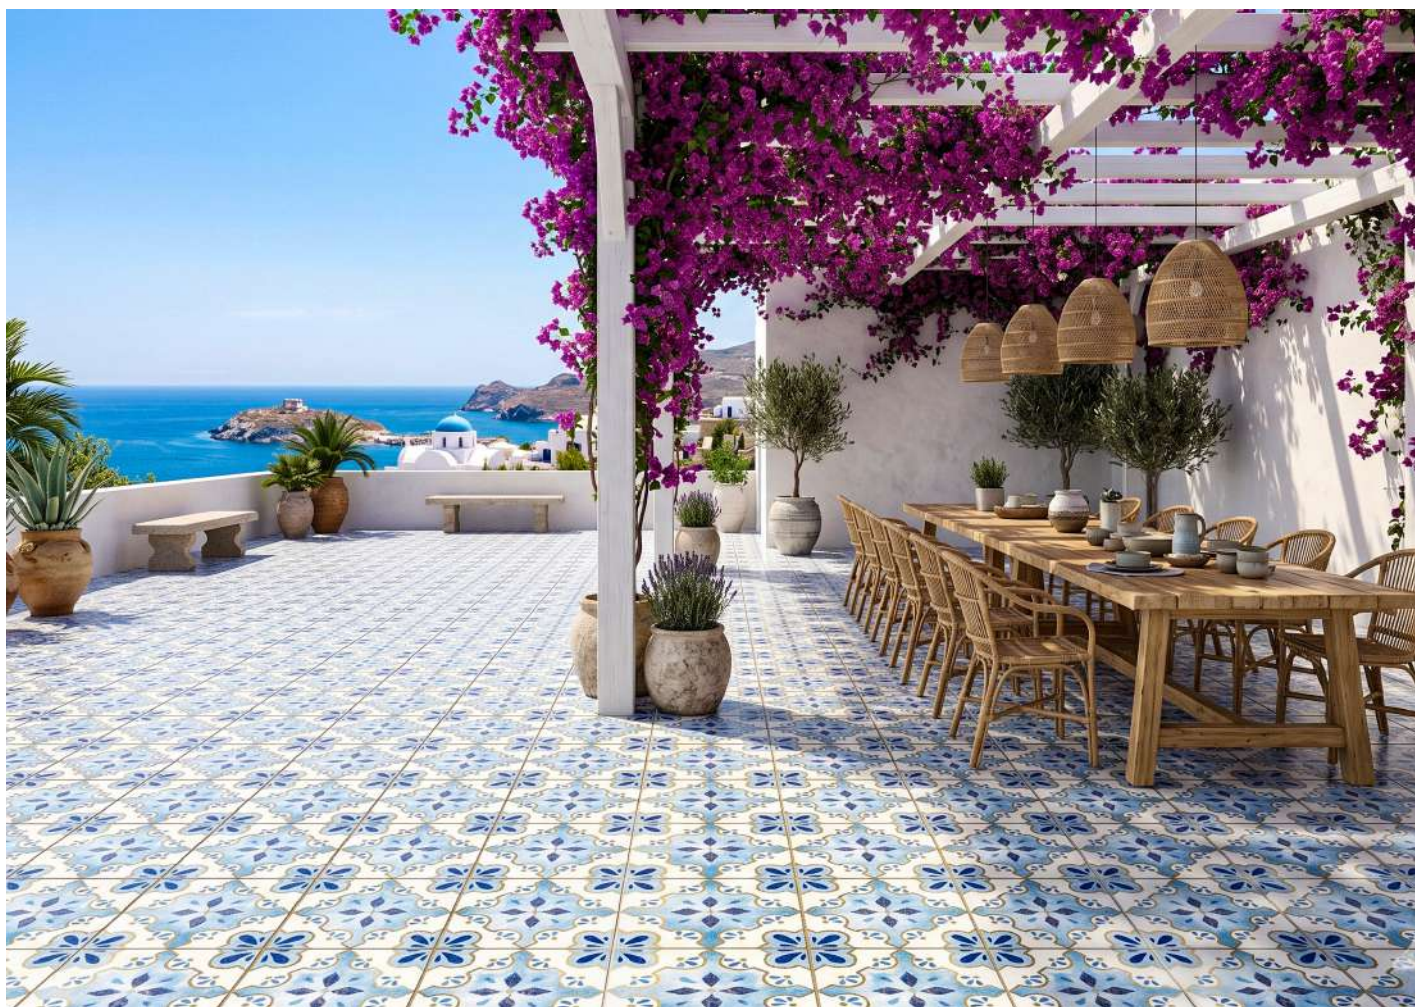

# MOROCCAN TILES

bella tile

This Moroccan tile collection brings a rich blend of traditional geometric patterns and Mediterranean aesthetics into modern interiors. With vibrant colors and intricate designs, it creates a lively yet elegant atmosphere. Whether used on floors or walls, the tiles add depth, rhythm, and artistic character to any space. The overall effect is warm, inviting, and full of cultural charm, making environments feel more dynamic, stylish, and visually engaging while maintaining a sense of comfort and timeless beauty.