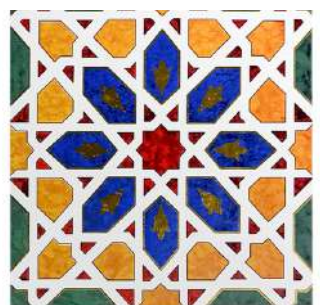

MOROCCAN TILES

bella tile

Piece Size : 300x300x10mm Material: Ceramic
Packaging : 15Pcs/Box, 1.35Sqm/Box, 18Kg/Sqm

Piece Size : 300x300x10mm Material: Ceramic
Packaging : 11Pcs/Box, 1Sqm/Box, 18Kg/Sqm

MCT630328