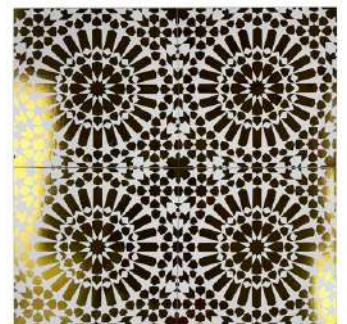

Piece Size: 300x300x10mm    Material: Ceramic    Packaging: 11Pcs/Box, 1Sqm/Box, 18Kg/Sqm

MCT630321

MCT630322

MCT630323

MCT630324