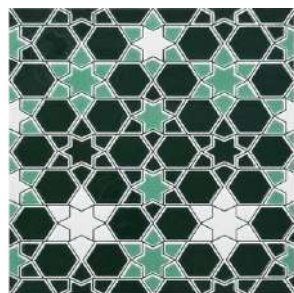

# MOROCCAN TILES

bella tile

Piece Size : 200x200x10mm    Material: Ceramic  
Packaging : 26Pcs/Box, 1.04Sqm/Box, 22Kg/Sqm

MCT620201

MCT620202

MCT620203

MCT620204

MCT620205