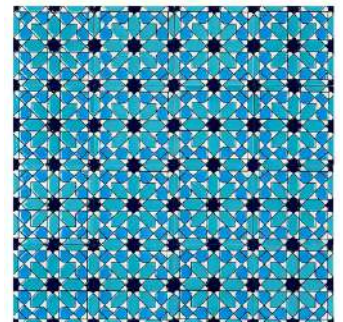

Piece Size: 100x100x10mm    Material: Ceramic    Packaging: 100Pcs/Box, 1Sqm/Box, 18Kg/Sqm

MCT611009

MCT611010

MCT611012

MCT611016

# ROYAL SOUK SERIES

bella tile

Piece Size: 200x200x10mm    Material: Ceramic    Packaging: 26Pcs/Box, 1.04Sqm/Box, 22Kg/Sqm

MCT620201

MCT620202

MCT620203

MCT620204

MCT620205