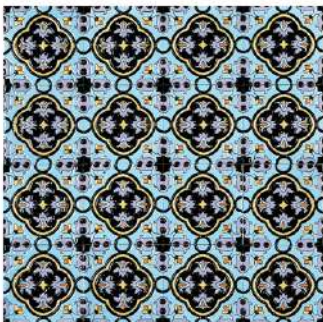

Piece Size: 100x100x10mm   Material: Ceramic   Packaging: 100Pcs/Box, 1Sqm/Box, 18Kg/Sqm

MCT611009