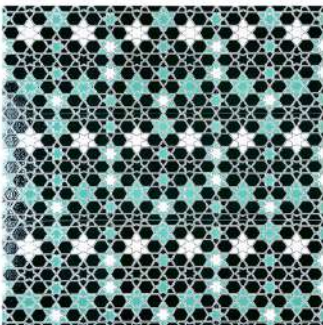

Piece Size: 200x200x10mm   Material: Ceramic   Packaging: 26Pcs/Box, 1.04Sqm/Box, 22Kg/Sqm

MCT620206