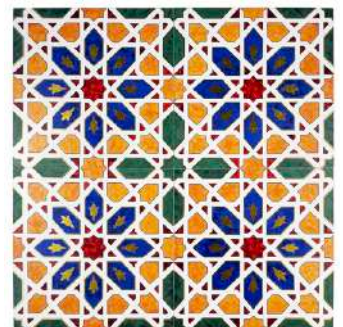

Piece Size: 300x300x10mm    Material: Ceramic    Packaging: 11Pcs/Box, 1Sqm/Box, 18Kg/Sqm

MCT630325

MCT630326

MCT630327

MCT630328