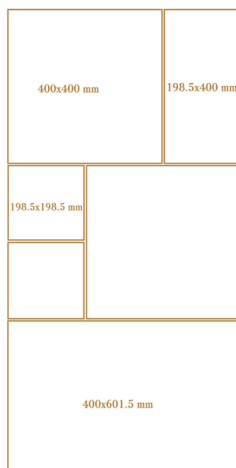

RECOMMENDED GROUT JOINT: 1.5MM

EACH SET OF VERSAILLES PATTERN CONSISTS OF THE FOLLOWING TILE SIZES:

400x601.5mm 1pcs

400x400mm 2pcs

198.5x400mm 1pcs

198.5x198.5mm 2pcs

PARIS VERSAILLES SERIES

Surface: Matte Material: Porcelain Thickness: 9mm