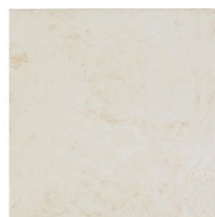

400x400mm 2pcs