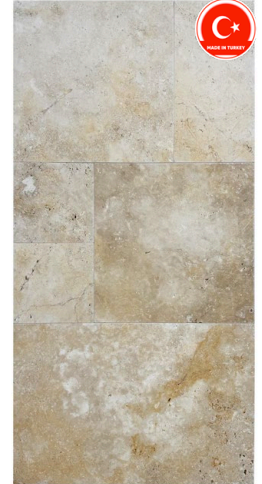

OPULENCE VERSAILLES SERIES

GTTF91678