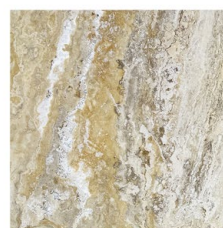

INSTALLATION LAYOUT

EACH SET OF TRAVERTINE VERSAILLES PATTERN
CONSISTS OF THE FOLLOWING TILE SIZES:

400x600mm 1pcs

400x400mm 2pcs

200x400mm 1pcs

200x200mm 2pcs

OPULENCE VERSAILLES SERIES

GTBF91859