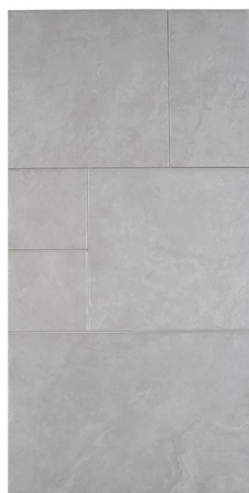

PARIS VERSAILLES SERIES

Surface: Matte   Material: Porcelain   Thickness: 9mm

Packaging: 0.75Sqm/Set, 20Kg/Sqm, Per Set Selling

GCFR22055