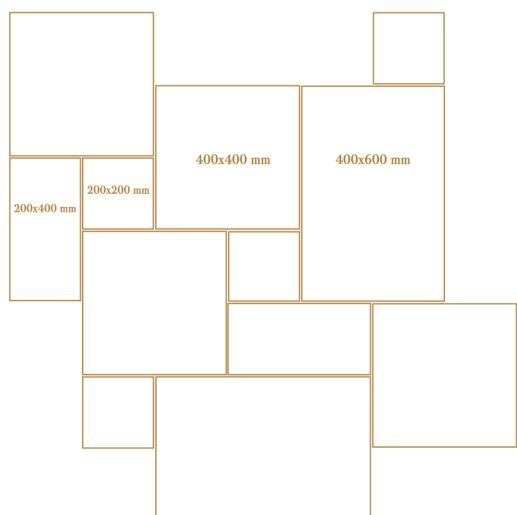

INSTALLATION LAYOUT

EACH SET OF TRAVERTINE VERSAILLES PATTERN
CONSISTS OF THE FOLLOWING TILE SIZES:

400x600mm 1pcs

400x400mm 2pcs

200x400mm 1pcs

200x200mm 2pcs

OPULENCE VERSAILLES SERIES

GTBF91859