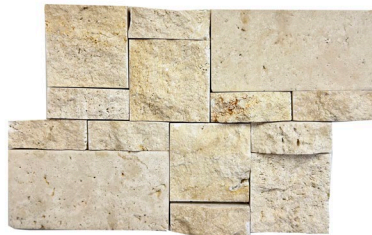

Material: Beige Travertine Marble
Surface: Split
Sheet Size: 210x300x12mm

MMF591830