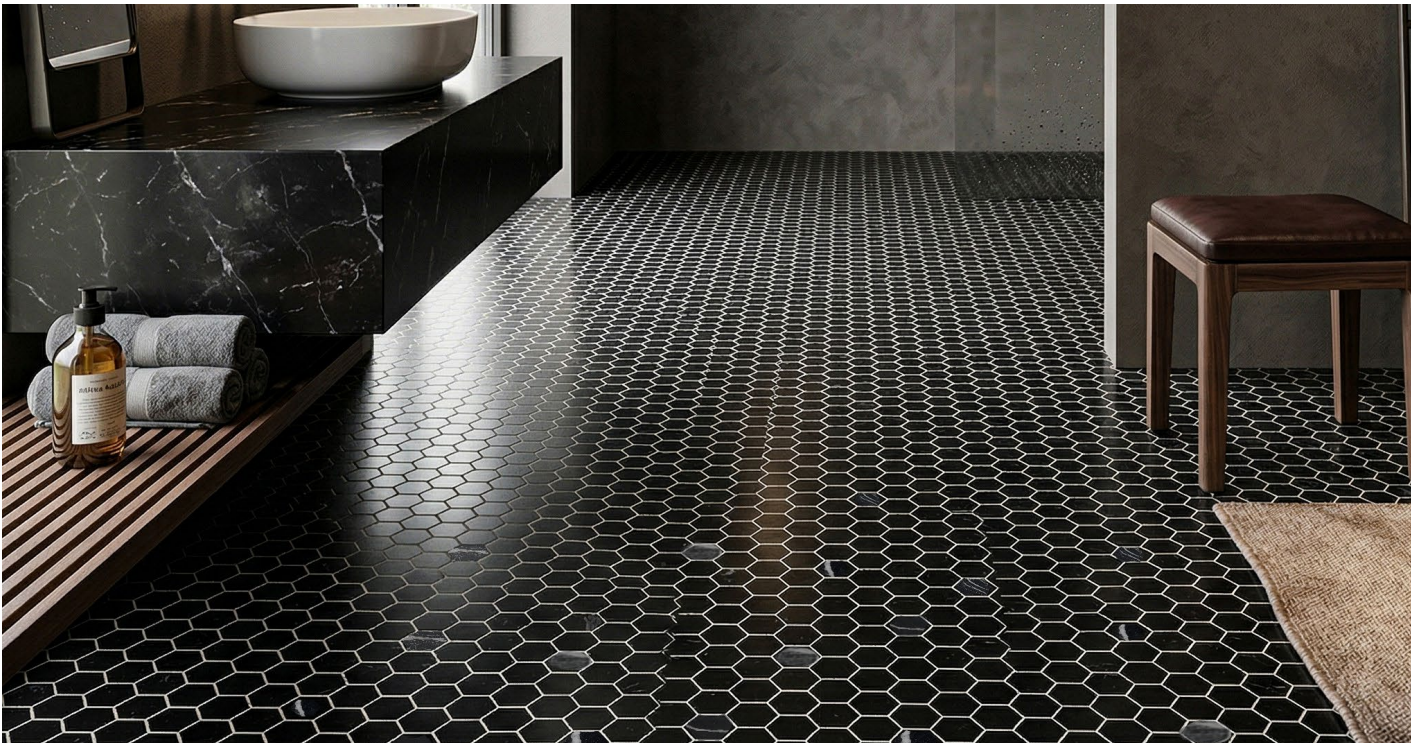

MMA691838
Chip Size: 48x48x6mm
Sheet Size: 300x305mm

MMP621816
Chip Size: 23x23x6mm
Sheet Size: 305x305mm

MMP651808
Chip Size: 48x48x6mm
Sheet Size: 305x305mm

BLACK MARQUINA SERIES

Material: Black Marquina Marble