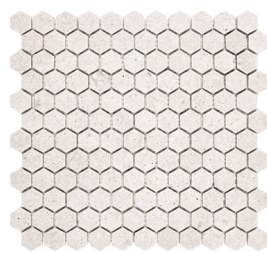

MMA691745

Chip Size: 25x25x6mm
Sheet Size: 295x279mm

MMA691746

Chip Size: 48x48x6mm
Sheet Size: 298x305mm

MMP691743

Chip Size: 48x98x6mm
Sheet Size: 300x303mm

MMH621741

Chip Size: 23x23x6mm
Sheet Size: 305x305mm

MMH651742

Chip Size: 48x48x6mm
Sheet Size: 305x305mm

MMH691583

Chip Size: 12x98x6mm
Sheet Size: 298x306mm

MMH691584

Chip Size: 23x148x6mm
Sheet Size: 298x298mm

WHITE TRAVERTINE SERIES

Material: White Travertine Marble

Surface: Honed

MMA691247

Chip Size: 25x75x6mm
Sheet Size: 305x305mm

MMA691548

Chip Size: 25x25x6mm
Sheet Size: 305x305mm

MMA691549

Chip Size: 48x48x6mm
Sheet Size: 305x305mm

MMP691249

Chip Size: 48x98x6mm
Sheet Size: 305x305mm

MMH621219

Chip Size: 23x23x6mm
Sheet Size: 305x305mm

MMH651229

Chip Size: 48x48x6mm
Sheet Size: 305x305mm

MMA691381

Chip Size: 12x98x6mm
Sheet Size: 298x306mm

MMA691382