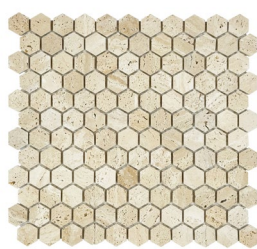

DISCOVER MARBLE MOSAIC

LUXURY · NATURAL · TIMELESS

13Seires · 73products

BEIGE TRAVERTINE SERIES

Material: Beige Travertine Marble

Surface: Honed

MMA691744

Chip Size: 25x75x6mm
Sheet Size: 305x325mm

MMA691745

Chip Size: 25x25x6mm
Sheet Size: 295x279mm

MMA691746

Chip Size: 48x48x6mm
Sheet Size: 298x305mm

MMP691743

Chip Size: 48x98x6mm
Sheet Size: 300x303mm

MMH621741

Chip Size: 23x23x6mm
Sheet Size: 305x305mm