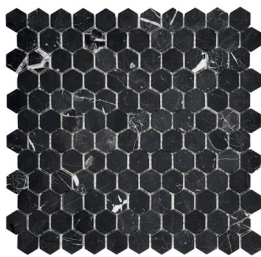

MMA691386

Chip Size: 23X148X6mm
Sheet Size: 298x298mm

WHITE WOOD SERIES

Material: White Wood Marble

Surface: Polished

MMA691941
Chip Size: 25x75x6mm
Sheet Size: 265x325mm

MMA691652
Chip Size: 25x25x6mm
Sheet Size: 300x280mm

MMA691838
Chip Size: 48x48x6mm
Sheet Size: 300x305mm

MMP621816
Chip Size: 23x23x6mm
Sheet Size: 305x305mm

MMP651808
Chip Size: 48x48x6mm
Sheet Size: 305x305mm

BLACK MARQUINA SERIES

Material: Black Marquina Marble

Surface: Polished

MMA691655
Chip Size: 25x25x6mm
Sheet Size: 280x295mm

MMA691368
Chip Size: 48x48x6mm
Sheet Size: 300x305mm

MMP651211
Chip Size: 48x48x6mm
Sheet Size: 305x305mm

MMP621651
Chip Size: 23x23x6mm
Sheet Size: 305x305mm