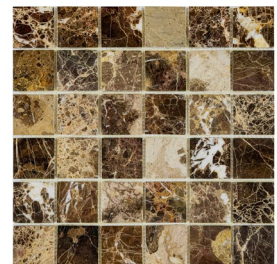

Material: Dark Emperador Marble
Surface: Polished
Chip Size: 48x48x6mm
Sheet Size: 305x305mm

MMP652607