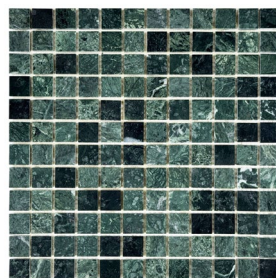

MMP652607

VERDE ALPI SERIES

Material: Verde Alpi Marble

Surface: Polished

MMA691678
Chip Size: 25x75x6mm
Sheet Size: 305x325mm

MMP621105
Chip Size: 23x23x6mm
Sheet Size: 305x305mm

MMP651205
Chip Size: 48x48x6mm
Sheet Size: 305x305mm