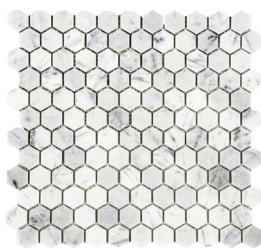

Chip Size: 23x148x6mm
Sheet Size: 298x306mm

CARRARA WHITE SERIES

Material: Carrara White Marble

Surface: Polished

MMA691940

Chip Size: 25x75x6mm
Sheet Size: 305x325mm

MMA691835

Chip Size: 25x25x6mm
Sheet Size: 280x295mm

MMA691837

Chip Size: 48x48x6mm
Sheet Size: 300x305mm

MMP621815

Chip Size: 23x23x6mm
Sheet Size: 305x305mm

MMP651807

Chip Size: 48x48x6mm
Sheet Size: 305x305mm

MMA691385

Chip Size: 12X98X6mm
Sheet Size: 298x306mm