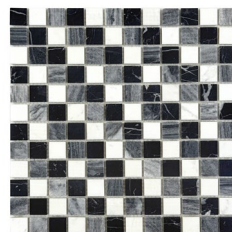

MPS691312
Chip Size: 40-65mm
Sheet Size: 300x300mm

MPS671723
Chip Size: 30-35mm
Sheet Size: 300x300mm

MPS671725
Chip Size: 30-35mm
Sheet Size: 300x300mm

BARCELONA EARTH SERIES

Material: Dark Emperador&
Light Emperador&Crema mafil
Surface: Polished
Chip Size: 23x23x6mm
Sheet Size: 305x305mm

MMP621649

Material: Dark Emperador&
Light Emperador&Beige Marble
Surface: Honed
Chip Size: 23x23x6mm
Sheet Size: 305x305mm

MMH611429

Material: Grey Wood&
White Marble
Surface: Polished
Chip Size: 23x23x6mm
Sheet Size: 305x305mm

MMP621423

Material: Dark Emperador&
Light Emperador& Crema mafil
Surface: Polished
Chip Size: 23x23x6mm
Sheet Size: 305x305mm

MMP621813

Material: Black Marquina&
White Marble&Grey wood
Surface: Honed
Chip Size: 23x23x7mm
Sheet Size: 305x305mm