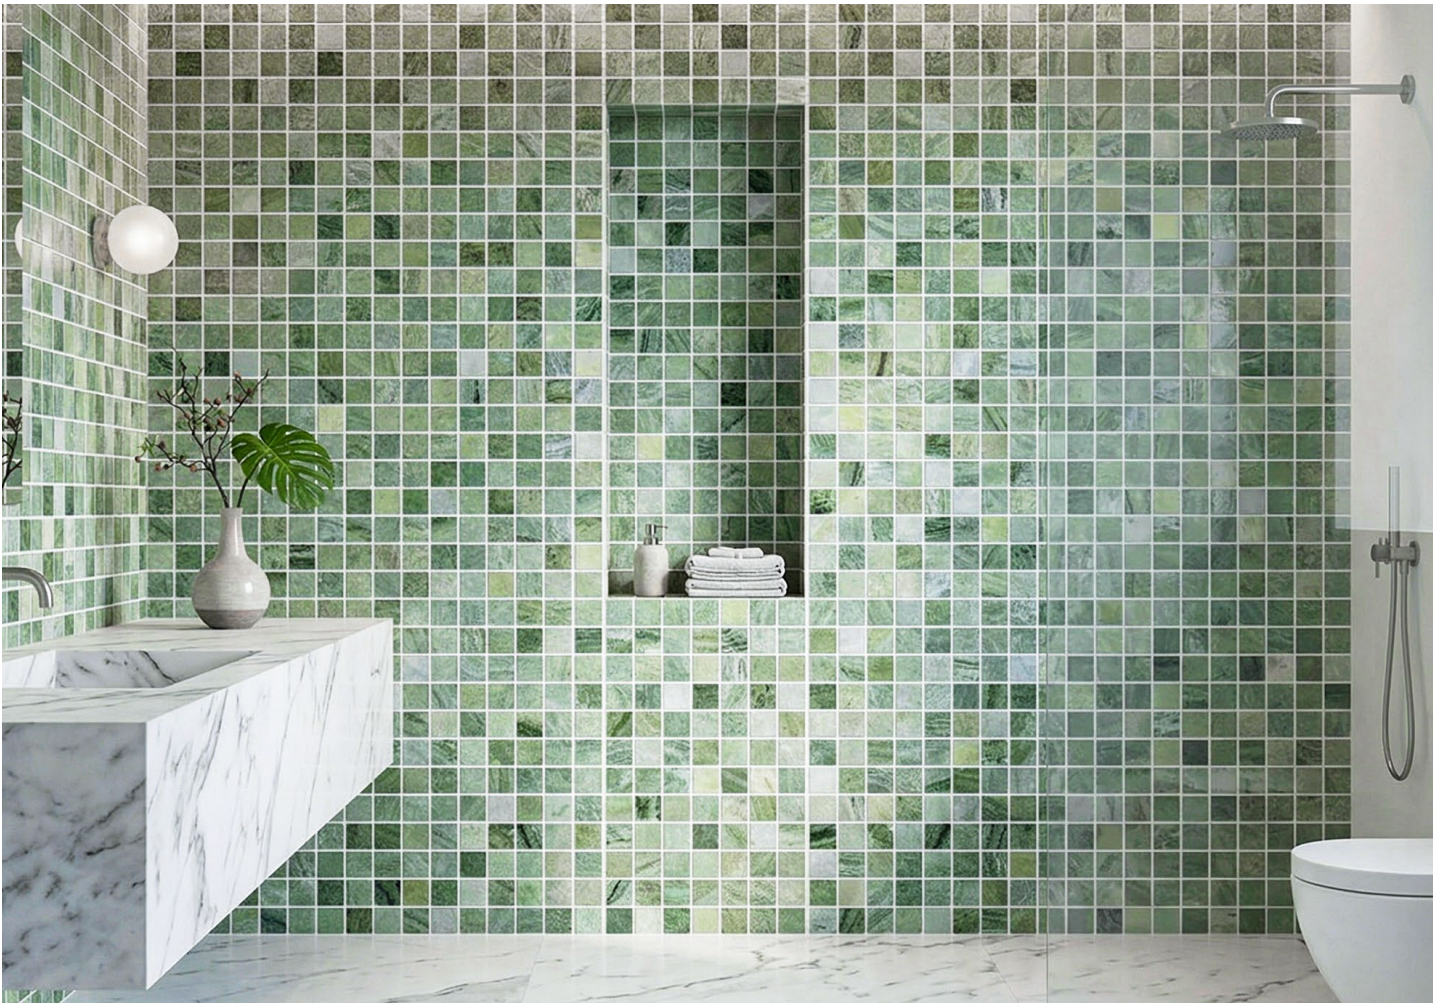

GREEN JADE SERIES

INDOOR

OUTDOOR

WALL

FLOOR

KITCHEN

BATHROOM

NATURALSTONE