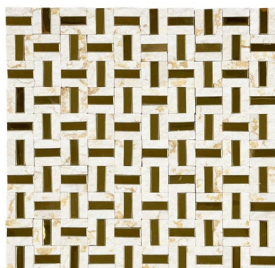

Material: Sunny Beige Marble
 Surface: Honed
 Chip Size: 25–55 mm
 Sheet Size: 305x305mm

MMAF90810

Material: Carrara White Marble
 Surface: Honed
 Chip Size: 25–55 mm
 Sheet Size: 305x305mm

MMAF90821

Material: Dark Emperador Marble
 Surface: Honed
 Chip Size: 25–55 mm
 Sheet Size: 300x300mm

MMAF90818

Material: Beige Marble
 Surface: Honed
 Chip Size: 25–55 mm
 Sheet Size: 305x305mm

MMAF90815

Material: Travertine Marble
 Surface: Honed
 Chip Size: 25–55 mm
 Sheet Size: 305x305mm

MMAF92356

BEVERLY LUXE SERIES

Material: Sunny Beige Marble
 Surface: Split
 Chip Size: 10x30x8mm
 Sheet Size: 300x300mm

MMF542208Y

Material: Sunny Beige Marble
 Surface: Split
 Chip Size: 15x30x13mm
 Sheet Size: 300x300mm

MMF571300

Material: Sunny Beige Marble
 Surface: Split
 Chip Size: 10x30x8mm
 Sheet Size: 300x300mm