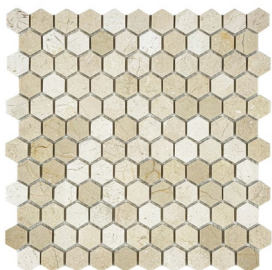

Material: Green Jade Marble
Surface: Polished
Chip Size: 23x23x6mm
Sheet Size: 305x305mm

MMP621761

Material: Green Jade Marble
Surface: Polished
Chip Size: 48x48x6mm
Sheet Size: 305x305mm

MMP651931

CREMA MAFIL SERIES

Material: Crema Mafil Marble
 Surface: Polished
 Chip Size: 25x25x6mm
 Sheet Size: 280x295mm

MMA691411

Material: Crema Mafil Marble
 Surface: Polished
 Chip Size: 15x15x6mm
 Sheet Size: 305x305mm

MMP611011