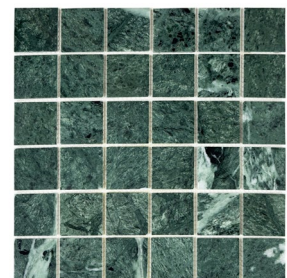

MMP652607

VERDE ALPI SERIES

Material: Verde Alpi Marble

Surface: Polished

MMA691678
Chip Size: 25x75x6mm
Sheet Size: 305x325mm

MMP621105
Chip Size: 23x23x6mm
Sheet Size: 305x305mm

MMP651205
Chip Size: 48x48x6mm
Sheet Size: 305x305mm