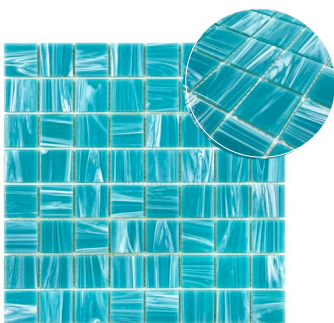

SWIMMING POOL TILES

GLACIAL ARTISTRY SERIES . SERENE SPECTRUM SERIES

Where Nature's Purity Becomes Architectural Luxury.

GLACIAL ARTISTRY SERIES

Where Glacial Purity Meets Luminous Poolside Design.

Glacial Artistry Series draws inspiration from ancient glaciers and crystal-clear waters. Each tile reveals layered translucence, cool mineral tones, and a sculpted surface that captures light with quiet precision. Beneath the water, soft gradients and gentle reflections create a serene, luminous depth—pure, modern, and timeless.

Chip Size: 36x36x4mm Sheet Size: 305x305x4mm Surface: Glossy
Material: Hand-drown hot melt glass Packaging: 22Pcs/Box, 2.04Sqm/Box, 9Kg/Sqm

MGS643027

MGS643029

MGS643031

MGS643032

GLACIAL ARTISTRY SERIES

INDOOR

OUTDOOR

WALL

FLOOR

POOL

KITCHEN

BATHROOM

Chip Size: 36x36x4mm Sheet Size: 305x305x4mm Surface: Glossy
Material: Hand-drawn hot melt glass Packaging: 22Pcs/Box, 2.04Sqm/Box, 9Kg/Sqm

MGS643033

GLACIAL ARTISTRY SERIES

Chip Size: 20X20X4mm Sheet Size: 327X327x4mm Surface: Glossy
Material: Iridescent hot melt glass Packaging: 20Pcs/Box, 2.14Sqm/Box, 6Kg/Sqm

MGW620401

MGW620402

MGW620730

MGW620731

MGW620732