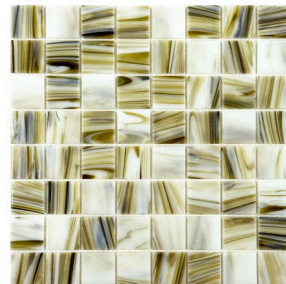

SWIMMING POOL TILES

GLACIAL ARTISTRY SERIES . SERENE SPECTRUM SERIES

Where Nature's Purity Becomes Architectural Luxury.

GLACIAL ARTISTRY SERIES

Where Glacial Purity Meets Luminous Poolside Design.

Glacial Artistry Series draws inspiration from ancient glaciers and crystal-clear waters. Each tile reveals layered translucence, cool mineral tones, and a sculpted surface that captures light with quiet precision. Beneath the water, soft gradients and gentle reflections create a serene, luminous depth—pure, modern, and timeless.

OUTDOOR

WALL

FLOOR

POOL

KITCHEN

BATHROOM

Chip Size: 36x36x4mm Sheet Size: 305x305x4mm Surface: Glossy
Material: Hand-drawn hot melt glass Packaging: 22Pcs/Box, 2.04Sqm/Box, 9Kg/Sqm

MGS643033

MGS643035

MGS643041

MGS643050

GLACIAL ARTISTRY SERIES

Shimmering blues and whites evoke calm, peaceful elegance.

Glacial Artistry Series celebrates the beauty of liquid light. Each tile shimmers like molten glass, its vibrant blues and greens catching sunlight to create shifting, iridescent reflections. Layered tones and subtle depth make every ripple feel alive, turning any pool into a serene, luminous retreat where modern sophistication meets nature's quiet brilliance.

Serene Spectrum captures the poetry of light in motion. Subtle color transitions flow across each tile, blending tranquil hues with refined luminosity. Inspired by water, sky, and open horizons, the collection creates a soothing rhythm beneath the surface—soft, balanced, and effortlessly modern.