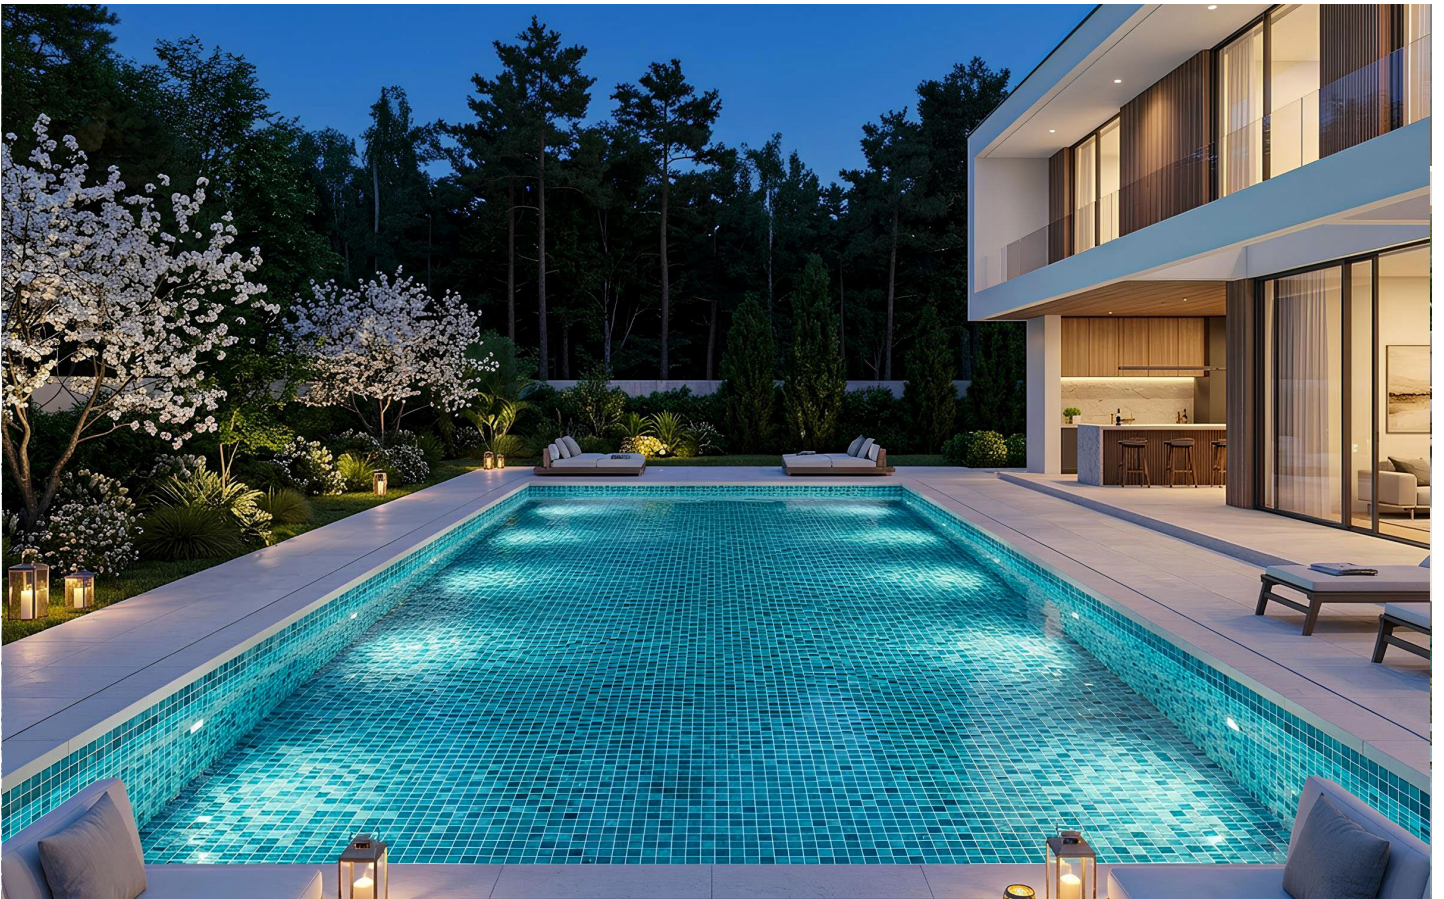

OUTDOOR

WALL

FLOOR

POOL

KITCHEN

BATHROOM

Chip Size: 36x36x4mm Sheet Size: 305x305x4mm Surface: Glossy
Material: Hand-drawn hot melt glass Packaging: 22Pcs/Box, 2.04Sqm/Box, 9Kg/Sqm

MGS643033