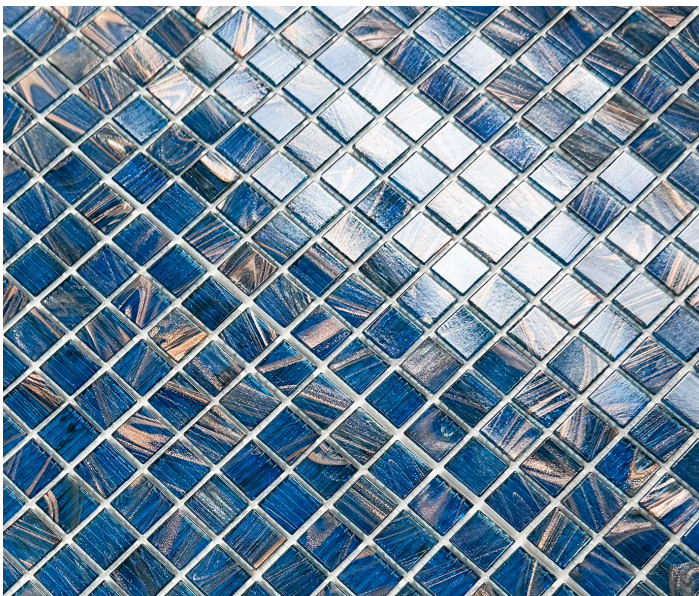

SWIMMING POOL TILES

GLACIAL ARTISTRY SERIES . SERENE SPECTRUM SERIES

Where Nature's Purity Becomes Architectural Luxury.

GLACIAL ARTISTRY SERIES

Where Glacial Purity Meets Luminous Poolside Design.

Glacial Artistry Series draws inspiration from ancient glaciers and crystal-clear waters. Each tile reveals layered translucence, cool mineral tones, and a sculpted surface that captures light with quiet precision. Beneath the water, soft gradients and gentle reflections create a serene, luminous depth—pure, modern, and timeless.

MGW620831

MGW620931

MGW625130

GLACIAL ARTISTRY SERIES

Where Every Ripple Paints with Light.

Glacial Artistry Series transforms the pool into a luminous sanctuary of modern elegance. Each tile, with its melted-glass shimmer and vibrant, colorful surface, catches light like liquid crystal. Layered blue-green tones ripple beneath the water, shifting with every movement—calm, radiant, and alive—bringing serene, resort-style sophistication to any poolside.