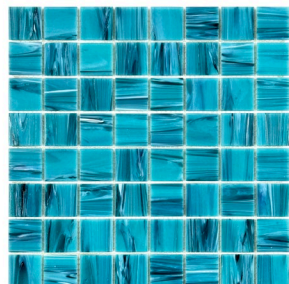

SWIMMING POOL TILES

GLACIAL ARTISTRY SERIES . SERENE SPECTRUM SERIES

Where Nature's Purity Becomes Architectural Luxury.

GLACIAL ARTISTRY SERIES

Where Glacial Purity Meets Luminous Poolside Design.

Glacial Artistry Series draws inspiration from ancient glaciers and crystal-clear waters. Each tile reveals layered translucence, cool mineral tones, and a sculpted surface that captures light with quiet precision. Beneath the water, soft gradients and gentle reflections create a serene, luminous depth—pure, modern, and timeless.

Chip Size: 36x36x4mm Sheet Size: 305x305x4mm Surface: Glossy
Material: Hand-drown hot melt glass Packaging: 22Pcs/Box, 2.04Sqm/Box, 9Kg/Sqm

MGS643027

MGS643029

MGS643031

MGS643032

GLACIAL ARTISTRY SERIES

INDOOR

OUTDOOR

WALL

FLOOR

POOL

KITCHEN

BATHROOM

Chip Size: 36x36x4mm Sheet Size: 305x305x4mm Surface: Glossy
Material: Hand-drawn hot melt glass Packaging: 22Pcs/Box, 2.04Sqm/Box, 9Kg/Sqm

MGS643033

MGS643035

MGS643041

MGS643050

GLACIAL ARTISTRY SERIES

Shimmering blues and whites evoke calm, peaceful elegance.

Glacial Artistry Series celebrates the beauty of liquid light. Each tile shimmers like molten glass, its vibrant blues and greens catching sunlight to create shifting, iridescent reflections. Layered tones and subtle depth make every ripple feel alive, turning any pool into a serene, luminous retreat where modern sophistication meets nature's quiet brilliance.