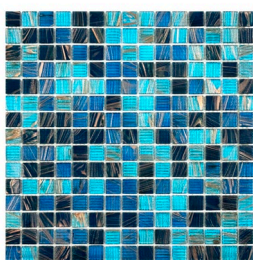

MGW620831

MGW620931

MGW625130

GLACIAL ARTISTRY SERIES

Where Every Ripple Paints with Light.

Glacial Artistry Series transforms the pool into a luminous sanctuary of modern elegance. Each tile, with its melted-glass shimmer and vibrant, colorful surface, catches light like liquid crystal. Layered blue-green tones ripple beneath the water, shifting with every movement—calm, radiant, and alive—bringing serene, resort-style sophistication to any poolside.

Chip Size: 20X20X4mm Sheet Size: 327X327x4mm Surface: Glossy
Material: Hot melt glass Packaging: 20Pcs/Box, 2.14Sqm/Box, 6Kg/Sqm

MGG9SZ405

MGG9SZ501

MGG9SZ503

MGG9SZ504

MGG9SZ505

SERENE SPECTRUM SERIES

Soft layers of light and color, designed for tranquil spaces.

Serene Spectrum captures the poetry of light in motion. Subtle color transitions flow across each tile, blending tranquil hues with refined luminosity. Inspired by water, sky, and open horizons, the collection creates a soothing rhythm beneath the surface—soft, balanced, and effortlessly modern.