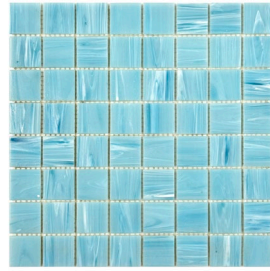

SWIMMING POOL TILES

GLACIAL ARTISTRY SERIES . SERENE SPECTRUM SERIES

Where Nature's Purity Becomes Architectural Luxury.

GLACIAL ARTISTRY SERIES

Where Glacial Purity Meets Luminous Poolside Design.

Glacial Artistry Series draws inspiration from ancient glaciers and crystal-clear waters. Each tile reveals layered translucence, cool mineral tones, and a sculpted surface that captures light with quiet precision. Beneath the water, soft gradients and gentle reflections create a serene, luminous depth—pure, modern, and timeless.

Chip Size: 36x36x4mm Sheet Size: 305x305x4mm Surface: Glossy
Material: Hand-drown hot melt glass Packaging: 22Pcs/Box, 2.04Sqm/Box, 9Kg/Sqm

MGS643027

MGS643029

MGS643031

MGS643032

GLACIAL ARTISTRY SERIES

INDOOR

OUTDOOR

WALL

FLOOR

POOL

KITCHEN

BATHROOM

Chip Size: 36x36x4mm Sheet Size: 305x305x4mm Surface: Glossy
Material: Hand-drawn hot melt glass Packaging: 22Pcs/Box, 2.04Sqm/Box, 9Kg/Sqm

MGS643033

MGS643035

MGS643041

MGS643050

GLACIAL ARTISTRY SERIES

Shimmering blues and whites evoke calm, peaceful elegance.

Glacial Artistry Series celebrates the beauty of liquid light. Each tile shimmers like molten glass, its vibrant blues and greens catching sunlight to create shifting, iridescent reflections. Layered tones and subtle depth make every ripple feel alive, turning any pool into a serene, luminous retreat where modern sophistication meets nature's quiet brilliance.