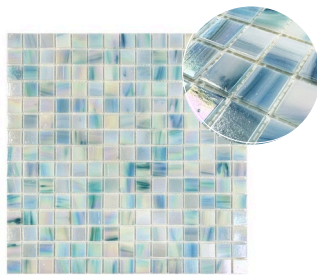

SWIMMING POOL TILES

GLACIAL ARTISTRY SERIES . SERENE SPECTRUM SERIES

Where Nature's Purity Becomes Architectural Luxury.

GLACIAL ARTISTRY SERIES

Where Glacial Purity Meets Luminous Poolside Design.

Glacial Artistry Series draws inspiration from ancient glaciers and crystal-clear waters. Each tile reveals layered translucence, cool mineral tones, and a sculpted surface that captures light with quiet precision. Beneath the water, soft gradients and gentle reflections create a serene, luminous depth—pure, modern, and timeless.

GLACIAL ARTISTRY SERIES

Chip Size: 20X20X4mm Sheet Size: 327X327x4mm Surface: Glossy
Material: Iridescent hot melt glass Packaging: 20Pcs/Box, 2.14Sqm/Box, 6Kg/Sqm

MGW620401

MGW620402

MGW620730

MGW620731

MGW620732

MGW620733

GLACIAL ARTISTRY SERIES

Chip Size: 20X20X4mm Sheet Size: 327X327x4mm Surface: Glossy
Material: Iridescent hot melt glass Packaging: 20Pcs/Box, 2.14Sqm/Box, 6Kg/Sqm

MGW620751

MGW620761

MGW620762

MGW620777

MGW620831

MGW620931

MGW625130

GLACIAL ARTISTRY SERIES

Where Every Ripple Paints with Light.

Glacial Artistry Series transforms the pool into a luminous sanctuary of modern elegance. Each tile, with its melted-glass shimmer and vibrant, colorful surface, catches light like liquid crystal. Layered blue-green tones ripple beneath the water, shifting with every movement—calm, radiant, and alive—bringing serene, resort-style sophistication to any poolside.