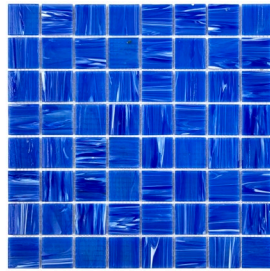

SWIMMING POOL TILES

GLACIAL ARTISTRY SERIES . SERENE SPECTRUM SERIES

Where Nature's Purity Becomes Architectural Luxury.

GLACIAL ARTISTRY SERIES

Where Glacial Purity Meets Luminous Poolside Design.

Glacial Artistry Series draws inspiration from ancient glaciers and crystal-clear waters. Each tile reveals layered translucence, cool mineral tones, and a sculpted surface that captures light with quiet precision. Beneath the water, soft gradients and gentle reflections create a serene, luminous depth—pure, modern, and timeless.

Chip Size: 36x36x4mm Sheet Size: 305x305x4mm Surface: Glossy
Material: Hand-drown hot melt glass Packaging: 22Pcs/Box, 2.04Sqm/Box, 9Kg/Sqm

MGS643027

MGS643029

MGS643031

MGS643032

GLACIAL ARTISTRY SERIES

INDOOR

OUTDOOR

WALL

FLOOR

POOL

KITCHEN

BATHROOM

Chip Size: 36x36x4mm Sheet Size: 305x305x4mm Surface: Glossy
Material: Hand-drawn hot melt glass Packaging: 22Pcs/Box, 2.04Sqm/Box, 9Kg/Sqm

MGS643033