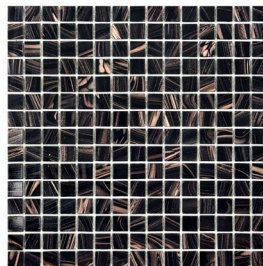

MGW620733

GLACIAL ARTISTRY SERIES

Chip Size: 20X20X4mm Sheet Size: 327X327x4mm Surface: Glossy
Material: Iridescent hot melt glass Packaging: 20Pcs/Box, 2.14Sqm/Box, 6Kg/Sqm

MGW620751

MGW620761

MGW620762

MGW620777

MGW620831

MGW620931

MGW625130

GLACIAL ARTISTRY SERIES

Where Every Ripple Paints with Light.

Glacial Artistry Series transforms the pool into a luminous sanctuary of modern elegance. Each tile, with its melted-glass shimmer and vibrant, colorful surface, catches light like liquid crystal. Layered blue-green tones ripple beneath the water, shifting with every movement—calm, radiant, and alive—bringing serene, resort-style sophistication to any poolside.

Chip Size: 20X20X4mm Sheet Size: 327X327x4mm Surface: Glossy
Material: Hot melt glass Packaging: 20Pcs/Box, 2.14Sqm/Box, 6Kg/Sqm

MGG9SZ405

MGG9SZ501

MGG9SZ503

MGG9SZ504

MGG9SZ505

SERENE SPECTRUM SERIES

Soft layers of light and color, designed for tranquil spaces.