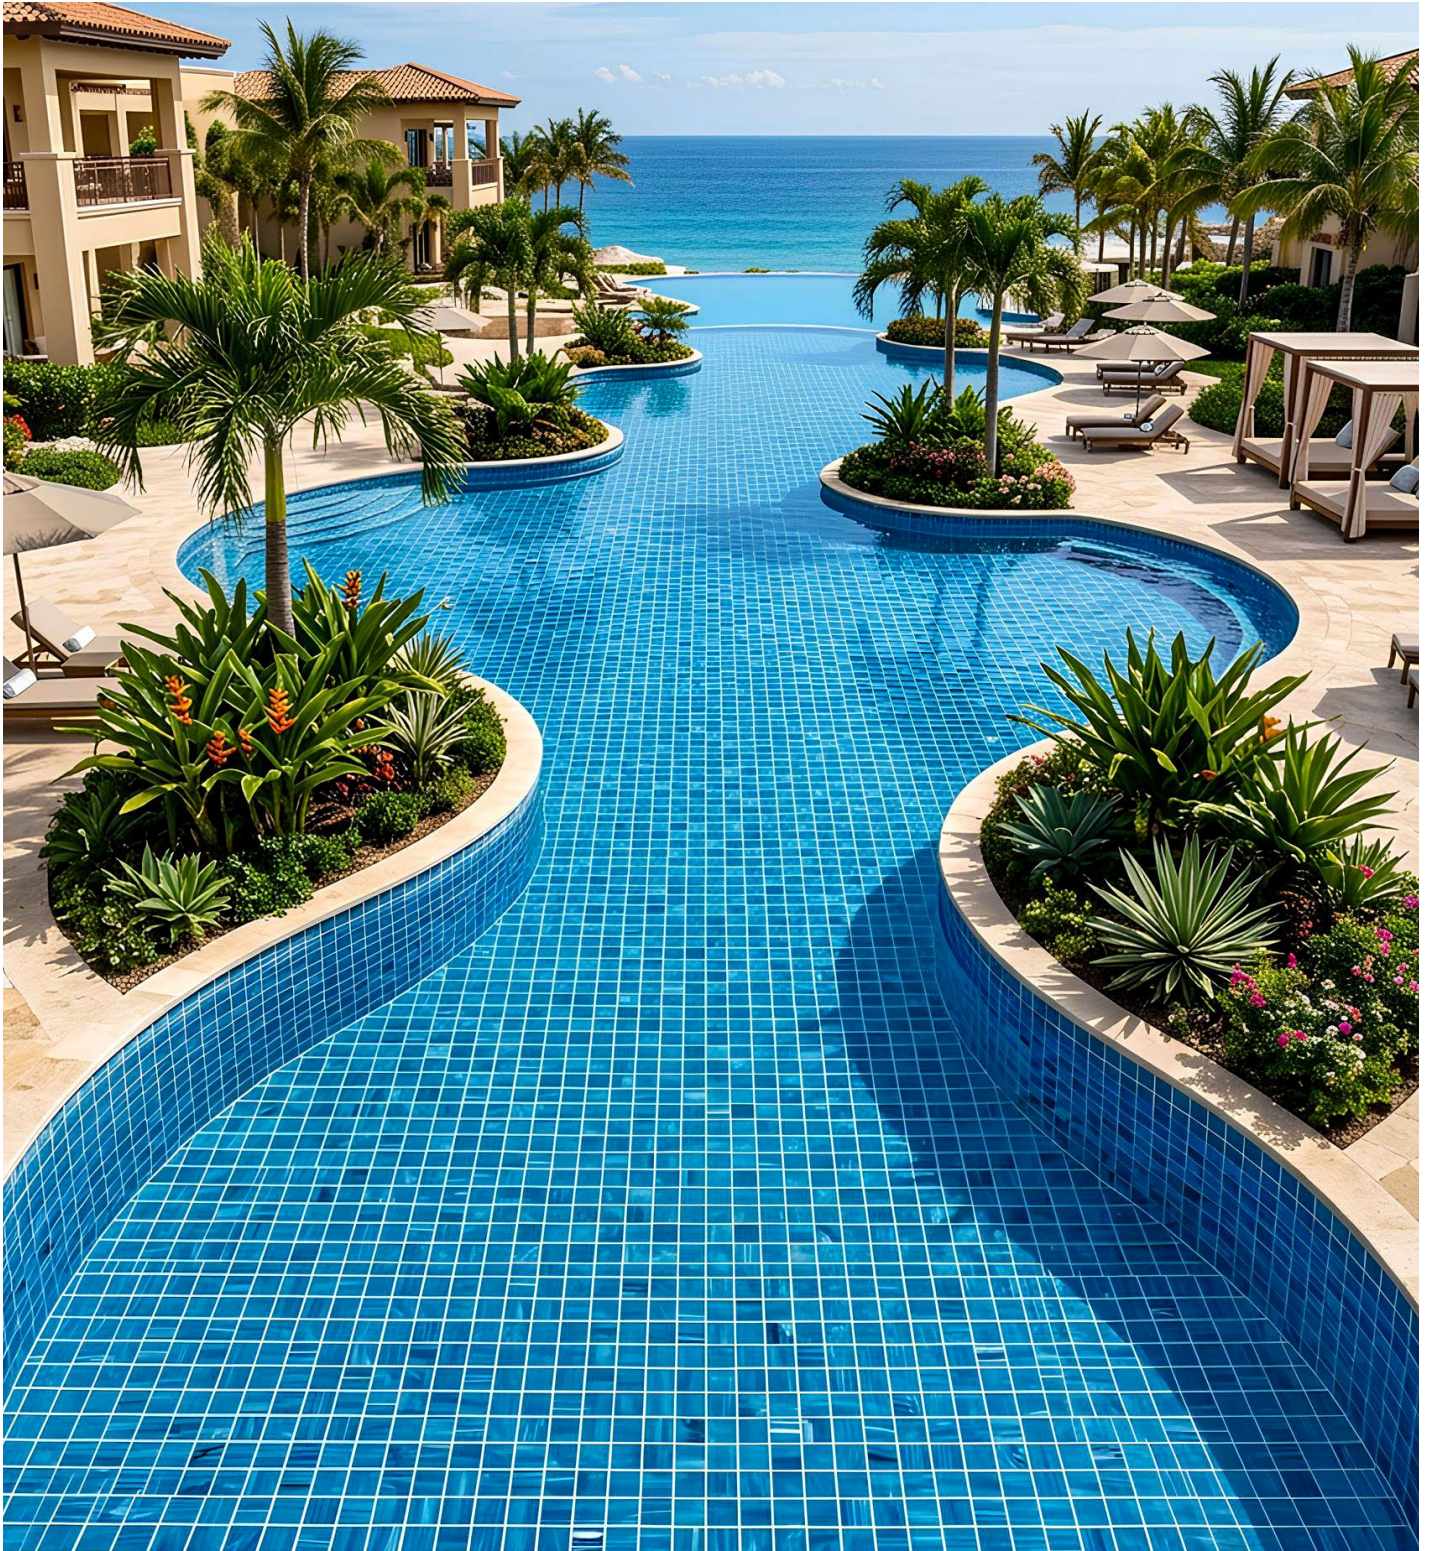

SWIMMING POOL TILES

GLACIAL ARTISTRY SERIES . SERENE SPECTRUM SERIES

Where Nature's Purity Becomes Architectural Luxury.

GLACIAL ARTISTRY SERIES

Where Glacial Purity Meets Luminous Poolside Design.

Glacial Artistry Series draws inspiration from ancient glaciers and crystal-clear waters. Each tile reveals layered translucence, cool mineral tones, and a sculpted surface that captures light with quiet precision. Beneath the water, soft gradients and gentle reflections create a serene, luminous depth—pure, modern, and timeless.