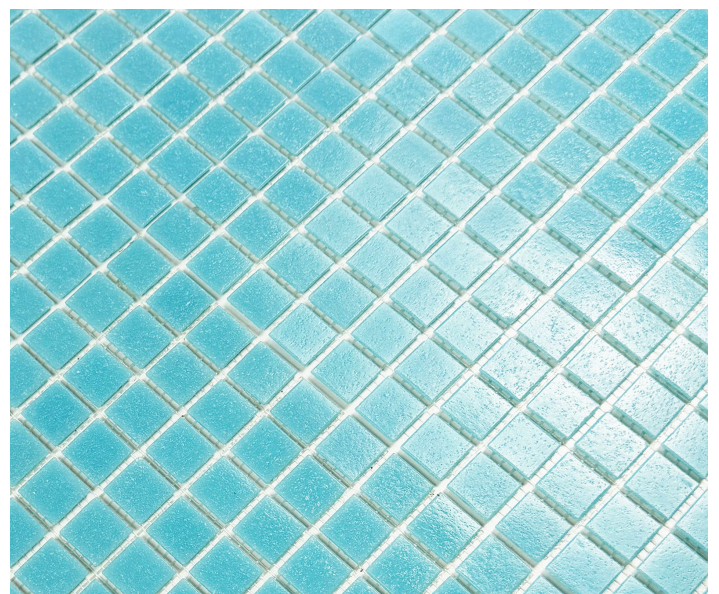

SERENE SPECTRUM SERIES

Soft layers of light and color, designed for tranquil spaces.

Serene Spectrum captures the poetry of light in motion. Subtle color transitions flow across each tile, blending tranquil hues with refined luminosity. Inspired by water, sky, and open horizons, the collection creates a soothing rhythm beneath the surface—soft, balanced, and effortlessly modern.