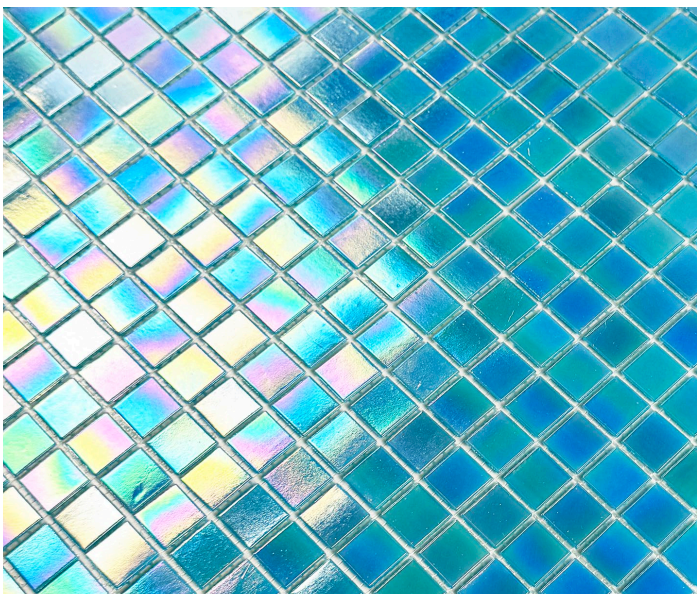

SWIMMING POOL TILES

GLACIAL ARTISTRY SERIES . SERENE SPECTRUM SERIES

Where Nature's Purity Becomes Architectural Luxury.

GLACIAL ARTISTRY SERIES

Where Glacial Purity Meets Luminous Poolside Design.

Glacial Artistry Series draws inspiration from ancient glaciers and crystal-clear waters. Each tile reveals layered translucence, cool mineral tones, and a sculpted surface that captures light with quiet precision. Beneath the water, soft gradients and gentle reflections create a serene, luminous depth—pure, modern, and timeless.

MGS643035

MGS643041

MGS643050

GLACIAL ARTISTRY SERIES

Shimmering blues and whites evoke calm, peaceful elegance.

Glacial Artistry Series celebrates the beauty of liquid light. Each tile shimmers like molten glass, its vibrant blues and greens catching sunlight to create shifting, iridescent reflections. Layered tones and subtle depth make every ripple feel alive, turning any pool into a serene, luminous retreat where modern sophistication meets nature's quiet brilliance.

GLACIAL ARTISTRY SERIES

Chip Size: 20X20X4mm Sheet Size: 327X327x4mm Surface: Glossy
Material: Iridescent hot melt glass Packaging: 20Pcs/Box, 2.14Sqm/Box, 6Kg/Sqm

MGW620401

MGW620402

MGW620730

MGW620731

MGW620732

Serene Spectrum captures the poetry of light in motion. Subtle color transitions flow across each tile, blending tranquil hues with refined luminosity. Inspired by water, sky, and open horizons, the collection creates a soothing rhythm beneath the surface—soft, balanced, and effortlessly modern.