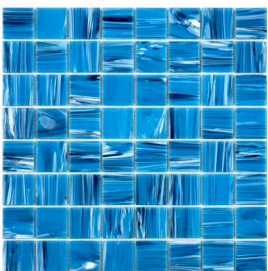

SWIMMING POOL TILES

GLACIAL ARTISTRY SERIES . SERENE SPECTRUM SERIES

Where Nature's Purity Becomes Architectural Luxury.

GLACIAL ARTISTRY SERIES

Where Glacial Purity Meets Luminous Poolside Design.

Glacial Artistry Series draws inspiration from ancient glaciers and crystal-clear waters. Each tile reveals layered translucence, cool mineral tones, and a sculpted surface that captures light with quiet precision. Beneath the water, soft gradients and gentle reflections create a serene, luminous depth—pure, modern, and timeless.

Chip Size: 36x36x4mm Sheet Size: 305x305x4mm Surface: Glossy
Material: Hand-drown hot melt glass Packaging: 22Pcs/Box, 2.04Sqm/Box, 9Kg/Sqm

MGS643027

MGS643029

MGS643031

MGS643032

GLACIAL ARTISTRY SERIES

INDOOR

OUTDOOR

WALL

FLOOR

POOL

KITCHEN

BATHROOM

Chip Size: 36x36x4mm Sheet Size: 305x305x4mm Surface: Glossy
Material: Hand-drawn hot melt glass Packaging: 22Pcs/Box, 2.04Sqm/Box, 9Kg/Sqm

MGS643033

MGS643035

MGS643041

MGS643050

GLACIAL ARTISTRY SERIES

Shimmering blues and whites evoke calm, peaceful elegance.

Glacial Artistry Series celebrates the beauty of liquid light. Each tile shimmers like molten glass, its vibrant blues and greens catching sunlight to create shifting, iridescent reflections. Layered tones and subtle depth make every ripple feel alive, turning any pool into a serene, luminous retreat where modern sophistication meets nature's quiet brilliance.