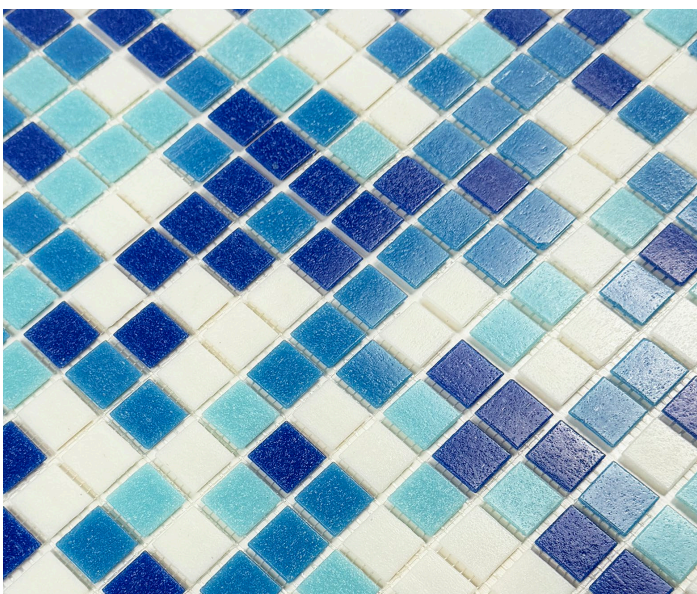

SERENE SPECTRUM SERIES

Soft layers of light and color, designed for tranquil spaces.

Serene Spectrum captures the poetry of light in motion. Subtle color transitions flow across each tile, blending tranquil hues with refined luminosity. Inspired by water, sky, and open horizons, the collection creates a soothing rhythm beneath the surface—soft, balanced, and effortlessly modern.